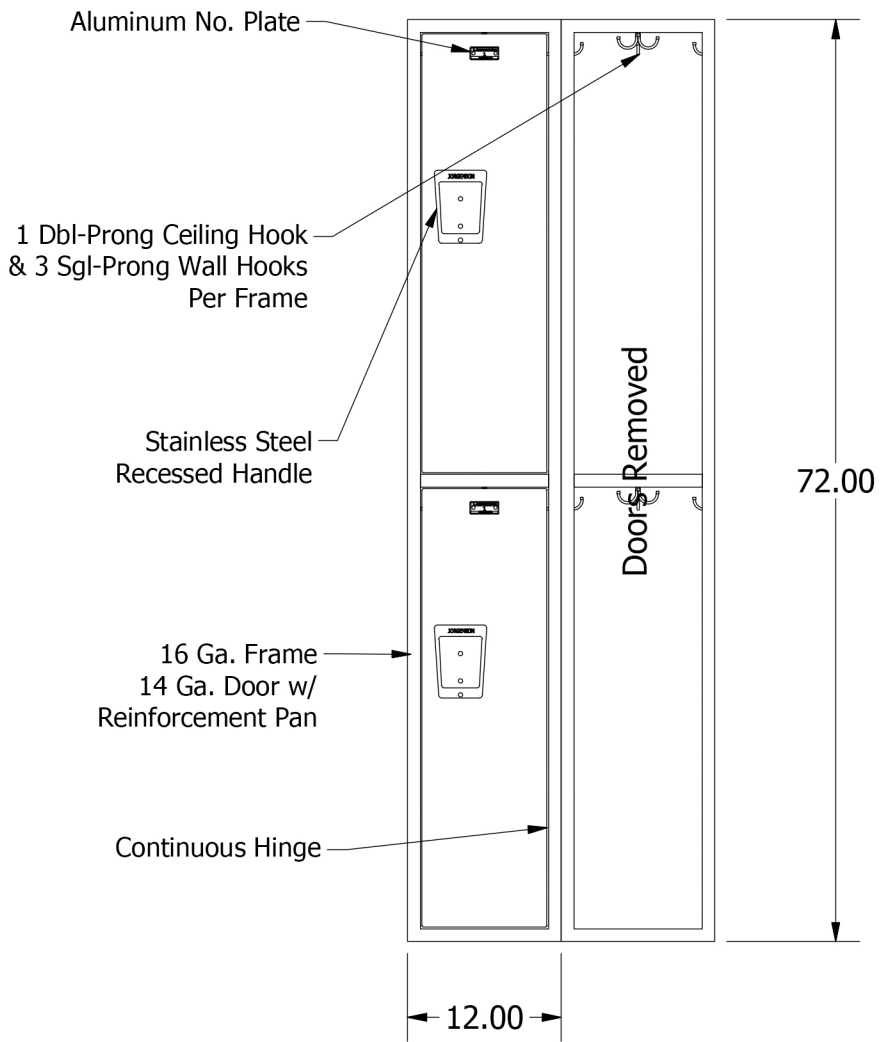

72" HIGH 2 TIER
JORGENSEN SIGNATURE PLUS LOCKER

Allow $\frac{1}{16}$ " growth per frame

Jorgenson Lockers

1239 South 700 West
Salt Lake City, UT 84104
101 Johnston Circle
Palmetto, GA 30268

Jorgenson Lockers