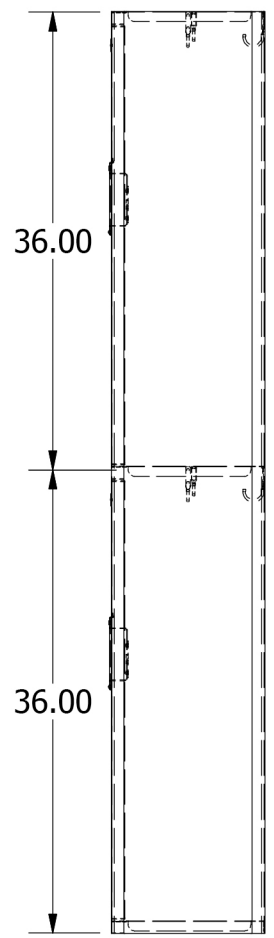

72" HIGH 2 TIER
JORGENSEN SIGNATURE PLUS LOCKER

Allow $\frac{1}{16}$ " growth per frame

Jorgenson Lockers

1239 South 700 West
Salt Lake City, UT 84104
101 Johnston Circle
Palmetto, GA 30268

Jorgenson Lockers